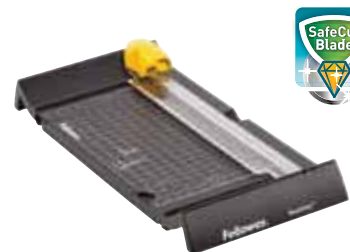

HEAVY USE.

- 20 sheet (80gsm) cutting capacity
- Encapsulated stainless steel SafeCut™ blade for heavy duty applications

Electron A3 & A4 Trimmers

MEDIUM USE.

- Cuts up to 10 sheets of paper (80gsm) at a time - ideal for the small office / home office
- Durable metal trimmer with 4 SafeCut™ Blades - straight, perforated, wavy, fold

Proton A3 & A4 Trimmers

MEDIUM USE.

- Cuts up to 10 sheets of paper (80gsm) at a time - ideal for the small office / home office

Neutron Plus A4 Trimmer

LIGHT USE.

- Cuts up to 10 sheets of paper (80gsm) at a time - for home / home office use
- Supplied with 4 SafeCut™ Blades - straight, perforated, wavy, fold