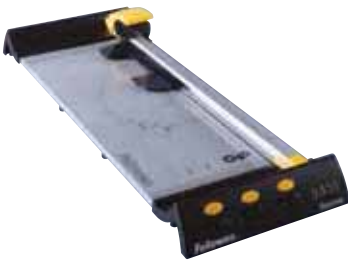

GUILLOTINES

Ideal for cutting thick stacks of paper. A premium solution, designed for high-volume cutting. The leverage handle is brought down in one motion to cleanly cut through paper.

USAGE: How often will the trimmer / guillotine be used?

Paper Trimmers

Atom A3 & A4 Trimmers

HEAVY USE.

- 30 sheet (80gsm) cutting capacity for high volume trimming
- Encapsulated stainless steel SafeCut™ blade for heavy duty applications

Gamma A3 & A4 Trimmers

HEAVY USE.

- 20 sheet (80gsm) cutting capacity
- Encapsulated stainless steel SafeCut™ blade for heavy duty applications

Electron A3 & A4 Trimmers

MEDIUM USE.

- Cuts up to 10 sheets of paper (80gsm) at a time - ideal for the small office / home office
- Durable metal trimmer with 4 SafeCut™ Blades - straight, perforated, wavy, fold