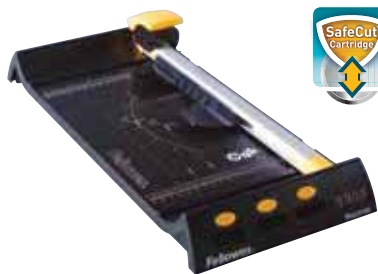

Neutron Plus A4 Trimmer

LIGHT USE.

- Cuts up to 10 sheets of paper (80gsm) at a time - for home / home office use
- Supplied with 4 SafeCut™ Blades - straight, perforated, wavy, fold

Neutron A4 Trimmer

LIGHT USE.

- Cuts up to 10 sheets of paper (80gsm) at a time - occasional use

Neutrino Photo Trimmer

LIGHT USE.

- Trims up to 5 sheets of paper (A5, 80gsm) at a time - ideal for hobby & craft use
- Extendable arm to support or measure A4 documents